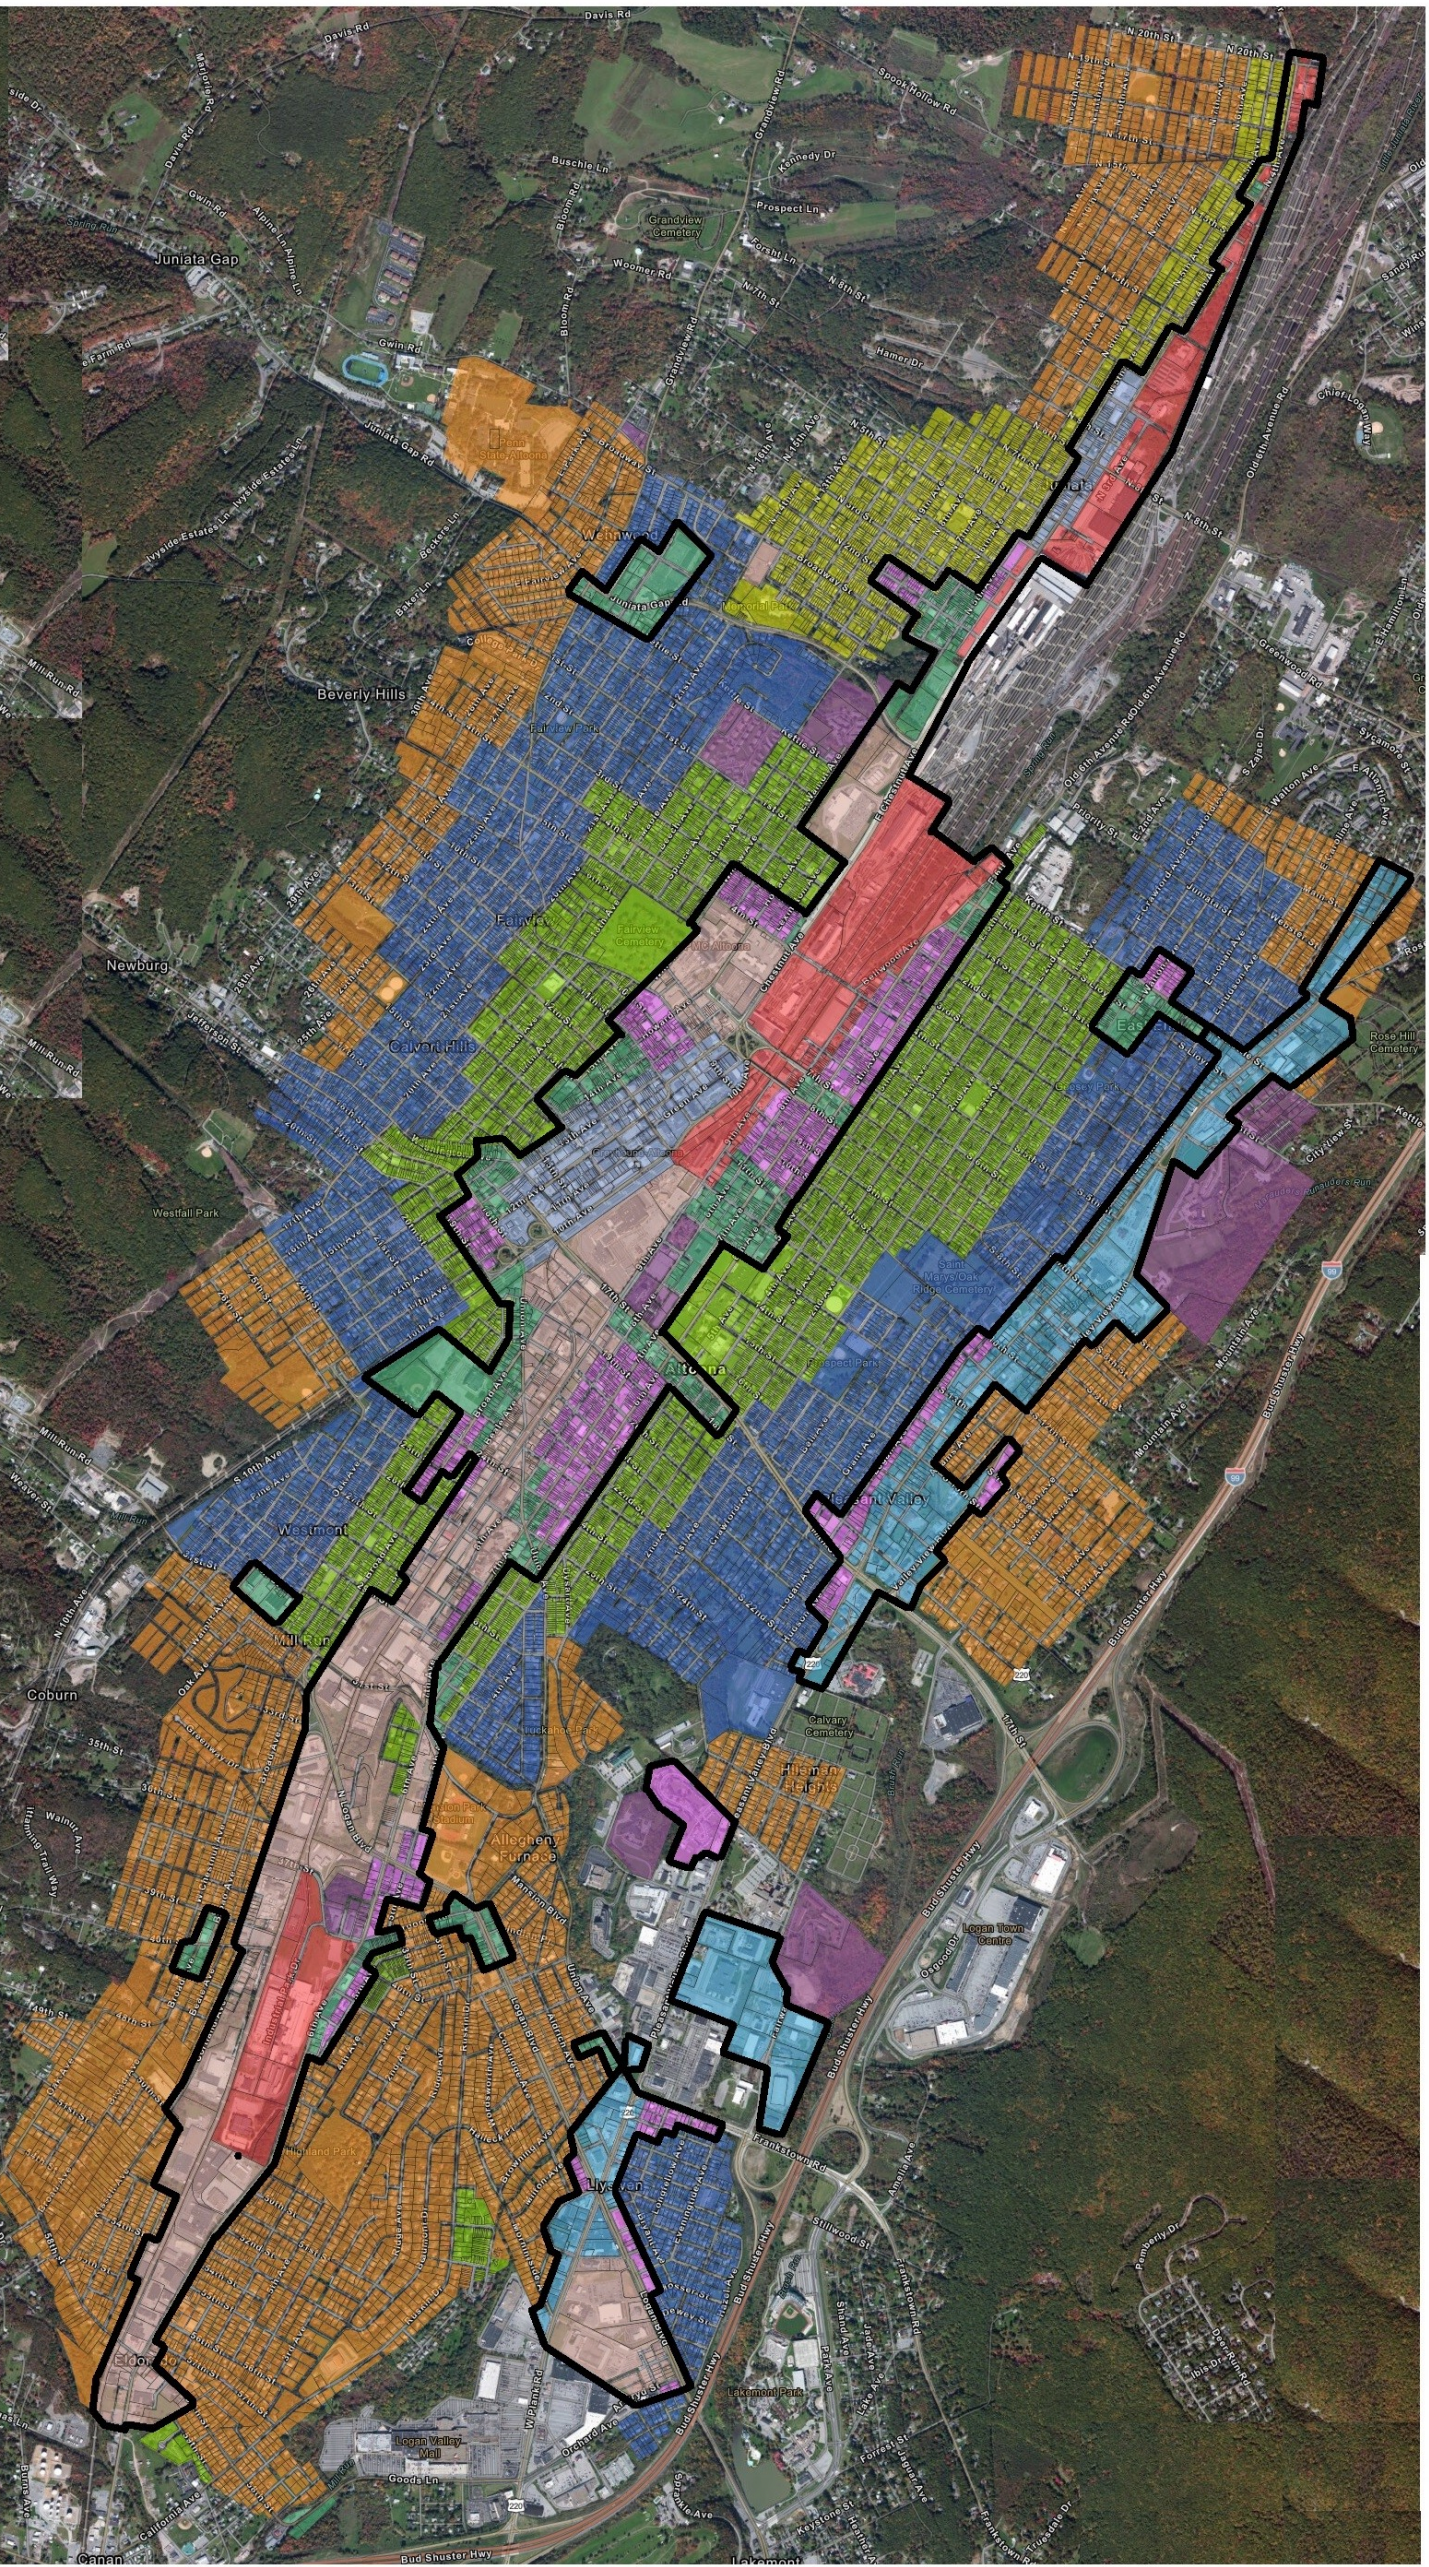

# City of Altoona

### Zoning Districts

- R-S: SUBURBAN RESIDENTIAL
- R-SH: SINGLE-HOUSEHO
- R-L: LIMITED RESIDENTIAL
- R-MH: MULTIPLE-HOUSE
- R-U: URBAN RESIDENTIAL
- M-RC: RESIDENTIAL/CO
- C-NB: NEIGHBORHOOD
- C-HB: HIGHWAY BUSINE
- C-CB: CENTRAL BUSINE
- I-L: LIGHT INDUSTRIAL
- I-G: GENERAL INDUSTRIAL